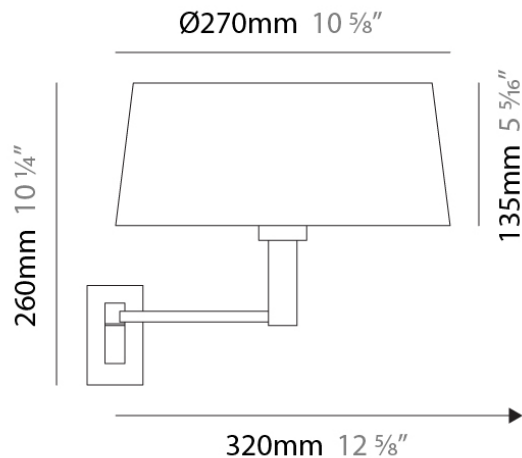

PROJECT
TYPE
NOTES
QUANTITY
DATE

CLASSIC SURFACE

D83047-PBR

GENERAL

Series: Classic
Brand: Panzeri
Division: Design
Mounting Type: Surface
Mounting Location: Wall
Subcategory: Ambient

PHYSICAL

Shape: Abstract
Length (mm): 270
Length (in): 10 ⁵/₈
Height (mm): 260
Height (in): 10 ¹/₄
Extension (mm): 320
Extension (in): 12 ⁵/₈
Light Distribution: Direct / Indirect
Weight (kg): 0.835
Weight (lbs): 1.88
Diffuser: White Fireproof Fabric Shade
Fixture Material: Metal

ELECTRICAL

Number of Lamps: 1
Lamp Type: LED Retrofit
Lamp Shape: A19
Bulb Included: Bulb Not Included
Total Output Wattage (W): 7
Max. Wattage Per Lamp (W): 7
Lamp Base: E26
Input Voltage (V): 120

LED

OPTICAL

RATINGS AND CERTIFICATIONS

Certified By: CSA Certified to UL and CSA Standards
IP rating: IP20