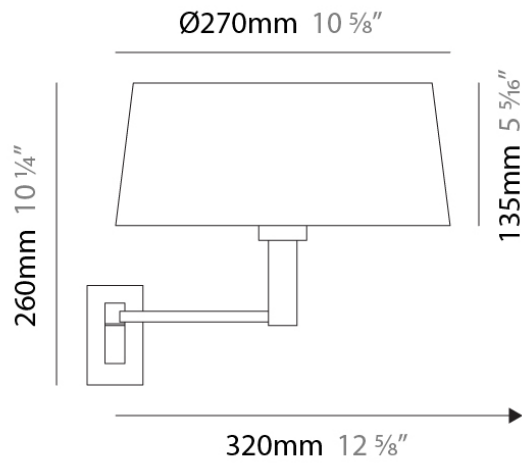

CLASSIC SURFACE

D83047-CHR

GENERAL

Series: Classic
Brand: Panzeri
Division: Design
Mounting Type: Surface
Mounting Location: Wall
Subcategory: Ambient

PHYSICAL

Shape: Abstract
Length (mm): 270
Length (in): 10 ⁵/₈
Height (mm): 260
Height (in): 10 ¹/₄
Extension (mm): 320
Extension (in): 12 ⁵/₈
Light Distribution: Direct / Indirect
Weight (kg): 0.835
Weight (lbs): 1.88
Diffuser: White Fireproof Fabric Shade
Fixture Finish: Chrome
Fixture Material: Metal

ELECTRICAL

Number of Lamps: 1
Lamp Type: LED Retrofit
Lamp Shape: A19
Bulb Included: Bulb Not Included
Total Output Wattage (W): 7
Max. Wattage Per Lamp (W): 7
Lamp Base: E26
Input Voltage (V): 120

LED

OPTICAL

RATINGS AND CERTIFICATIONS

Certified By: CSA Certified to UL and CSA Standards
IP rating: IP20